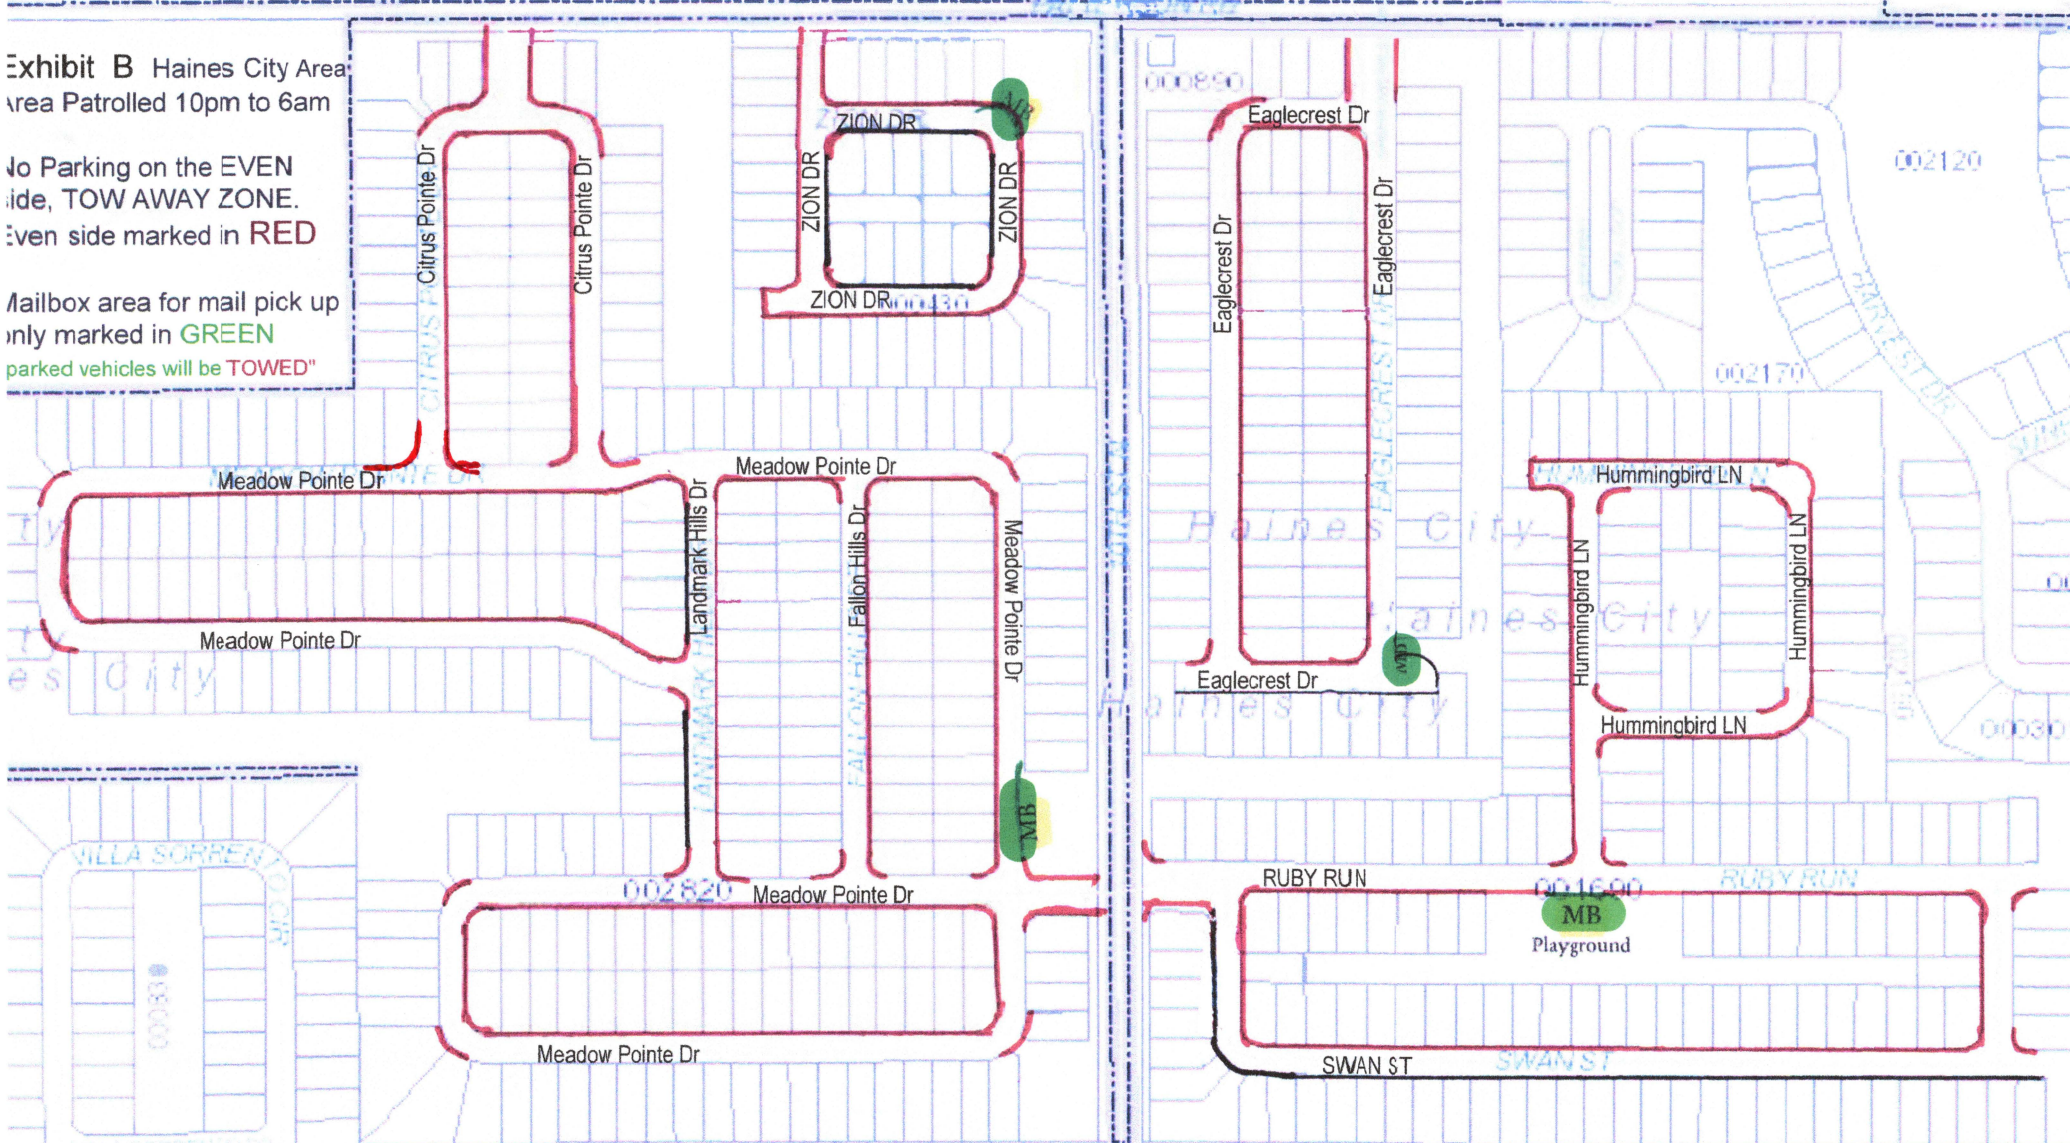

Exhibit A

avenport Area
 O Parking on
 the EVEN SIDE
 marked in RED

NO Parking TOW AWAY ZONE
Mail Box area Exhibit A

No Parking Endcaps
 within 8 FT

City of Davenport Area
 No Parking on the EVEN
 side, TOW AWAY ZONE.
 Even side marked in RED
 Mailbox area for mail pick
 up only marked in GREEN
 "parked vehicles will be TOWED"

Highland Meadows 2 CDD Parking and Tow Areas Davenport Side

**TOW Service will patrol
 and enforce all parking
 rules from 10PM to 6 AM**

Highland Meadows 2 CDD

Parking Areas and TOW Zones

10th St

Haines City Side

Exhibit B Haines City Area
Area Patrolled 10pm to 6am

No Parking on the EVEN
side, TOW AWAY ZONE.
Even side marked in RED

Mailbox area for mail pick up
only marked in GREEN
parked vehicles will be TOWED"

- Mail box Area
- NO Parking
- Endcap Area No Parking
8ft Clearance

**TOW Service will patrol
and enforce all parking rules from 10PM to 6 AM**