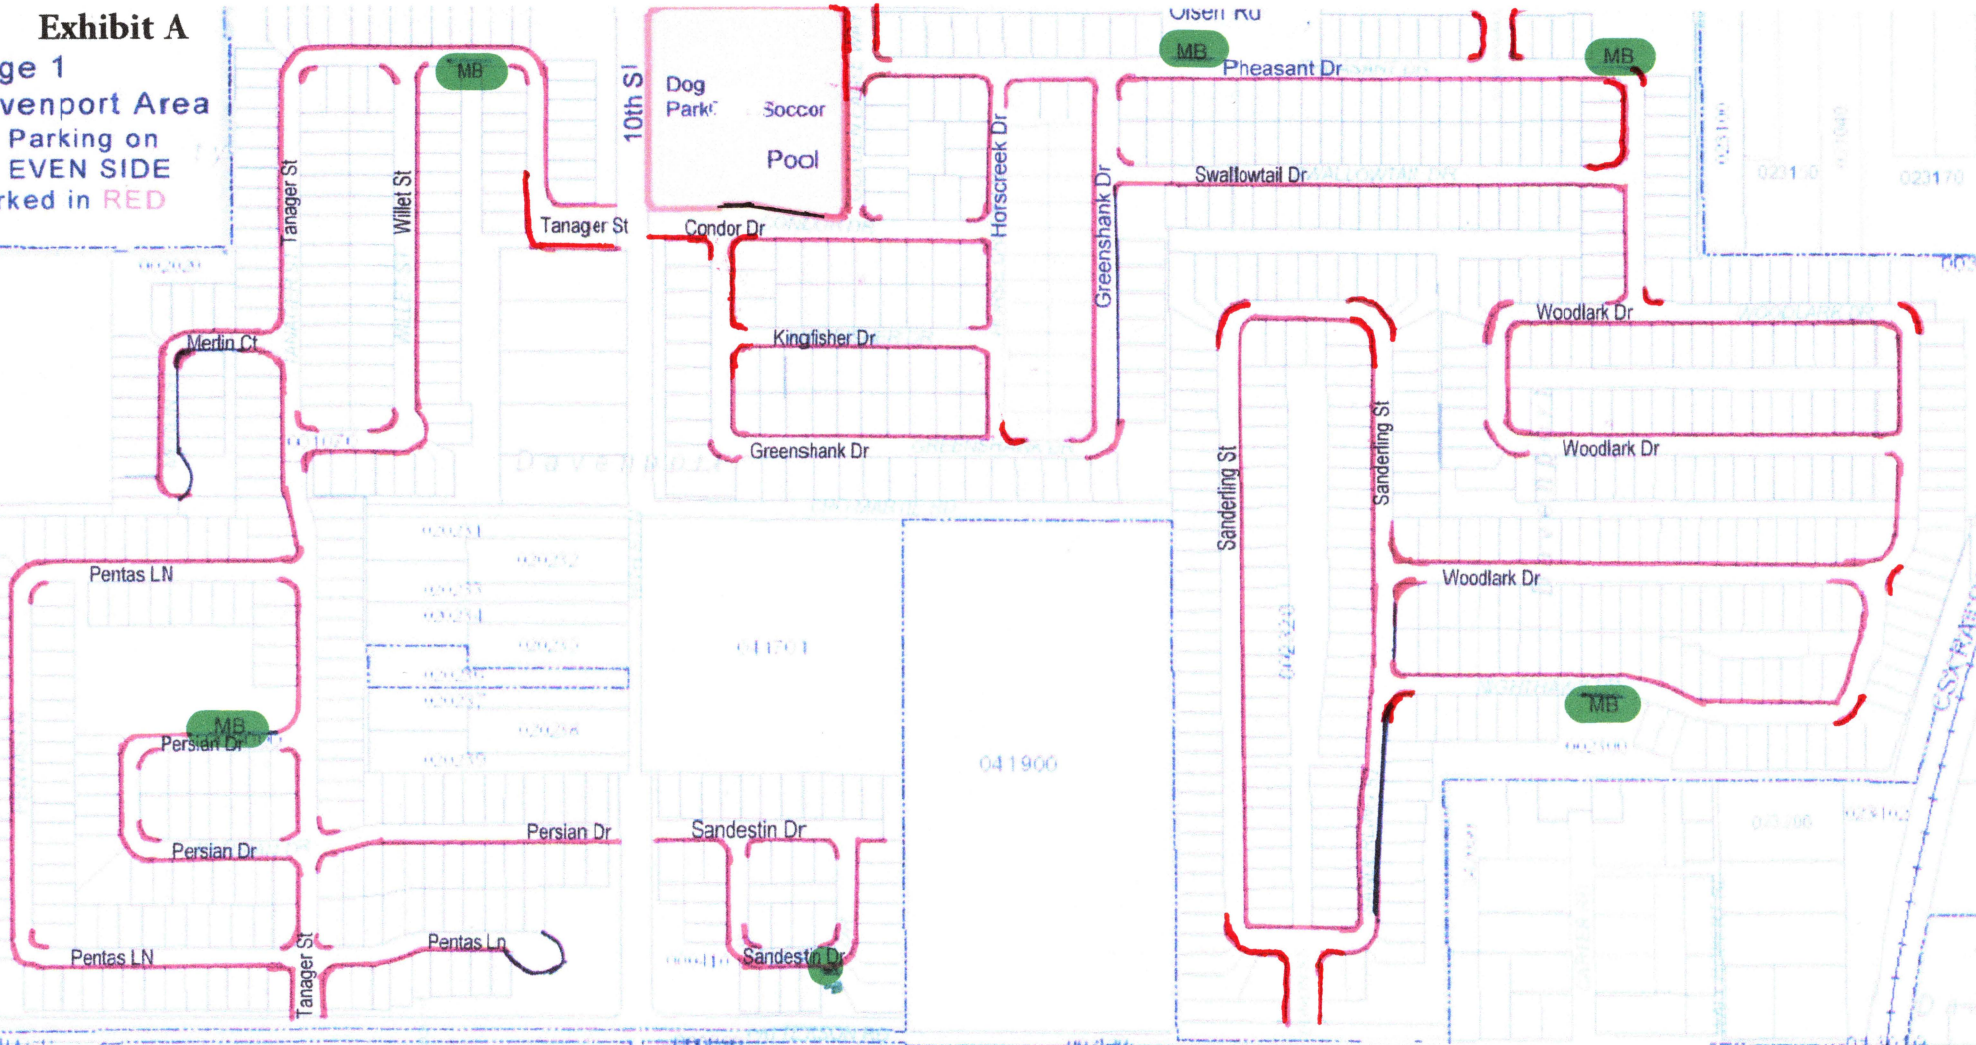

Exhibit A

avenport Area
 O Parking on
 the EVEN SIDE
 marked in RED

NO Parking TOW AWAY ZONE
Mail Box area Exhibit A

No Parking Endcaps
 within 8 FT

City of Davenport Area
 No Parking on the EVEN
 side, TOW AWAY ZONE.
 Even side marked in RED
 Mailbox area for mail pick
 up only marked in GREEN
 "parked vehicles will be TOWED"

Highland Meadows 2 CDD Parking and Tow Areas Davenport Side

**TOW Service will patrol
 and enforce all parking
 rules from 10PM to 6 AM**

Highland Meadows 2 CDD

Parking Areas and TOW Zones

10th St

Haines City Side

Exhibit B Haines City Area
Area Patrolled 10pm to 6am

No Parking on the EVEN
side, TOW AWAY ZONE.
Even side marked in RED

Mailbox area for mail pick up
only marked in GREEN
parked vehicles will be TOWED"

- Mail box Area
- NO Parking
- Endcap Area No Parking
8ft Clearance

**TOW Service will patrol
and enforce all parking rules from 10PM to 6 AM**